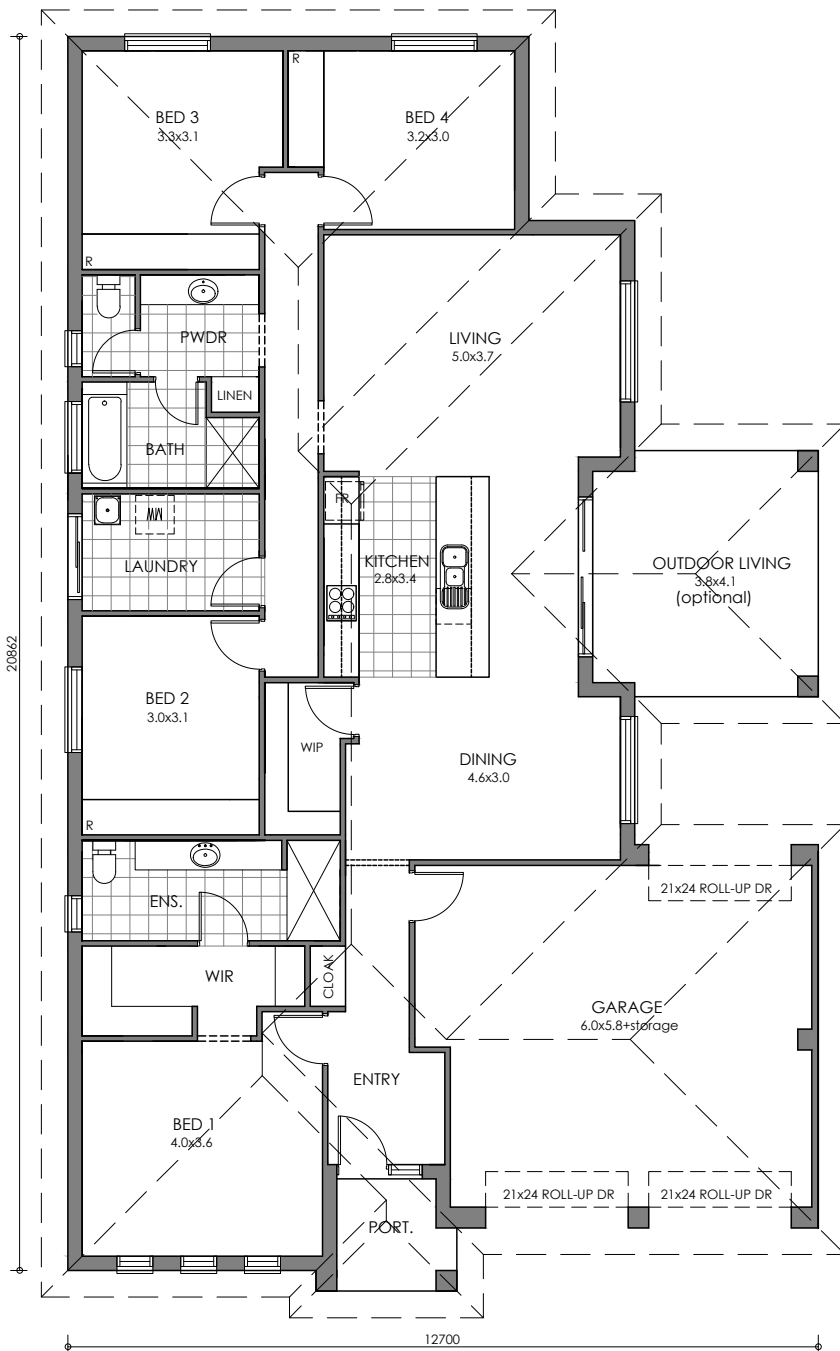

SEMAPHORE

4  2  2 

DIMENSIONS

Living	165.70
Garage	40.90
Porch	3.60
House Width	12.70
House Depth	20.86
Total	225.60m²

All facade images are for illustrative purposes only. Materials, colours and inclusions may vary.