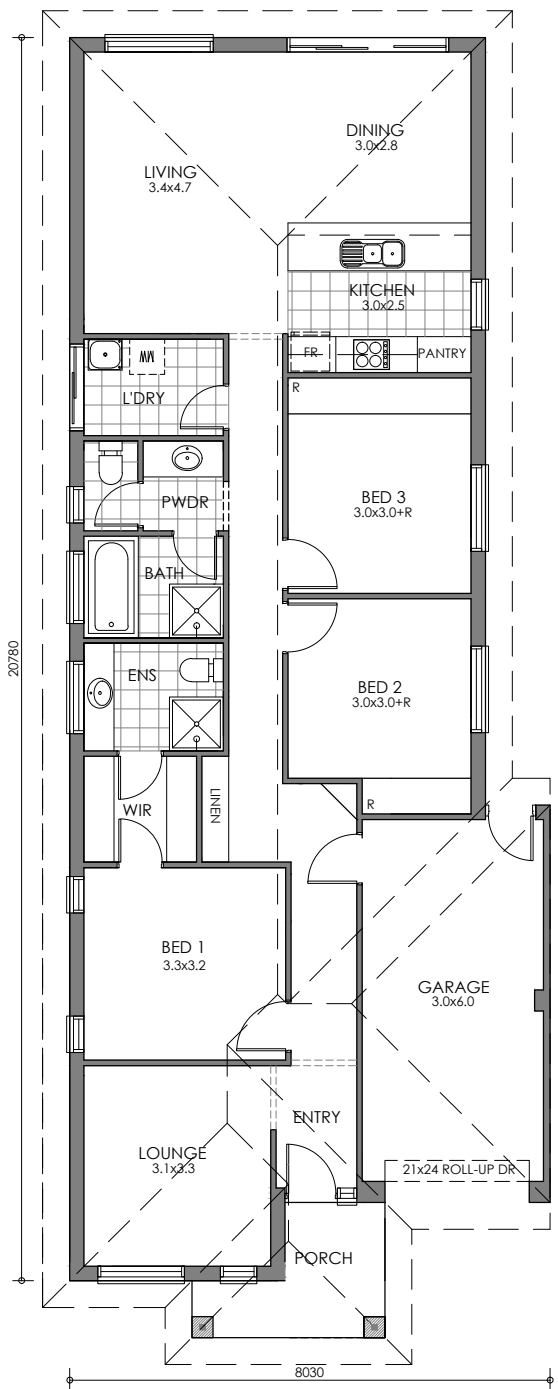

BACH

3 
 2 
 1 

DIMENSIONS

Living	126.8
Garage	20.3
Porch	2.1
House Width	8.03
House Depth	20.78
Total	149.2m²

All facade images are for illustrative purposes only. Materials, colours and inclusions may vary.